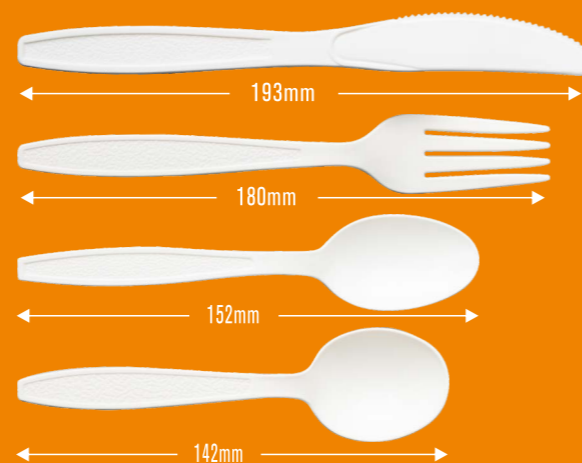

13PFKN / Knife / Paddy Fiber / 5g / 190mm

20PF [Paddy Fiber]

Paddy Fiber Cutlery

20PFSS / S. spoon / Paddy Fiber / 5g / 151mm

20PFTS / T. spoon / Paddy Fiber / 5g / 159mm

20PFFK / Fork / Paddy Fiber / 5g / 182mm

20PFKN / Knife / Paddy Fiber / 5g / 190mm

27PSM [Starch]

27PSMKN / Knife / PSM / 6g / 193mm

27PSMFK / Fork / PSM / 6g / 180mm

27PSMTS / Tea spoon / PSM / 4g / 152mm

27PSMSS / Soup spoon / PSM / 4.5g / 142mm

Wooden Cutlery

01WDFK / Fork / Wooden / 160mm

01WDTS / Spoon / Wooden / 160mm

01WDKN / Knife / Wooden / 166mm

01WD

Wooden Cutlery

02WDFK / Fork / Wooden / 139mm

02WDTS / Spoon / Wooden / 139mm