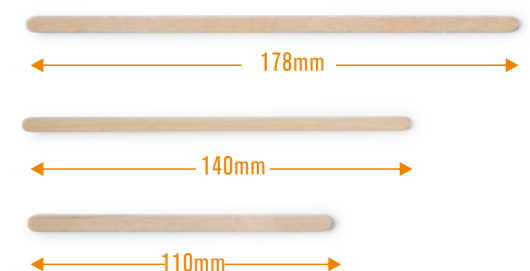

Wooden Cutlery

01WDFK / Fork / Wooden / 160mm

01WDTS / Spoon / Wooden / 160mm

01WDKN / Knife / Wooden / 166mm

01WD

Wooden Cutlery

02WDFK / Fork / Wooden / 139mm

02WDTS / Spoon / Wooden / 139mm

02WDKN / Knife / Wooden / 140mm

02WD

Wooden Cutlery

03WDSP / Spoon / Wooden / 110mm

03WDSP / Cream Spoon / Wooden / 96mm

03WDFF / Fruit Fork / Wooden / 85mm

03WD

Wooden Cutlery

04WD7S / 7" Stirrer / Wooden / 178mm

04WD5S / 5.5" Stirrer / Wooden / 140mm

04WD4S / 4.25" Stirrer / Wooden / 110mm

04WD

155PLA

155PLASS / Soup Spoon / PLA / 4.9g / 147mm

155PLATS / Tea Spoon / PLA / 5.2g / 174mm